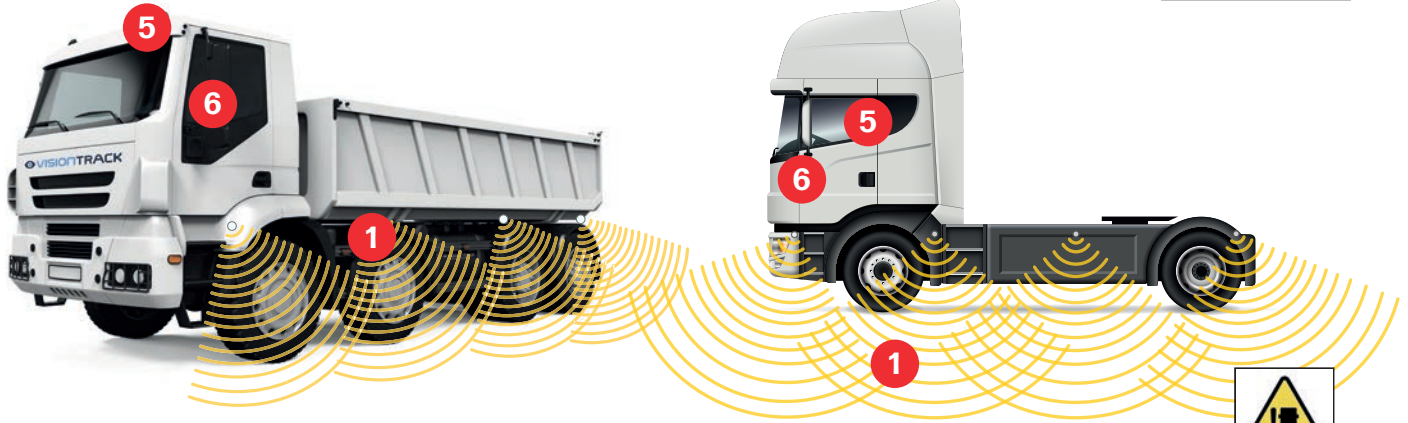

## VT-DVS (BASE)

**DVS**  
DIRECT VISION STANDARD  
2020

Warning Signage

## VT-DVS (BASE)

Bespoke entry level kit designed specifically for rigid and tractor vehicle types.

### This kit includes the following:

**1. VT-SIDE-SCAN-KIT**

Full side-scan kit with display + 2 x Flush Sensors and 2 x Non-Flush Sensors

**2. VT-LT ALERT**

Left-turn alert

**3. VT-CAN-M8**

Side Scan Interface (Vehicle 2012 or newer)