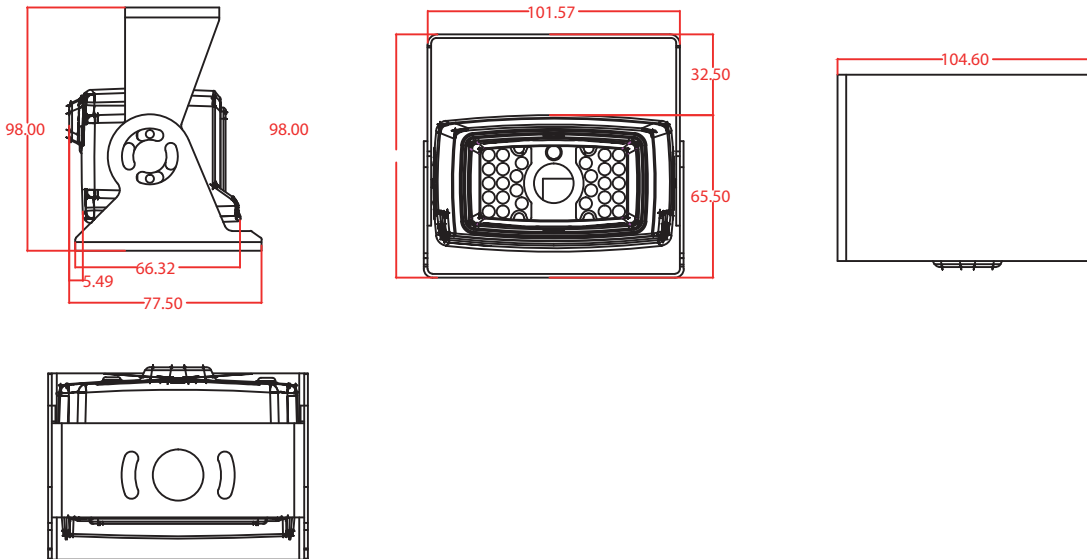

IR Night
Vision

- ✓ 1/3" colour lens
- ✓ 700TVL resolution
- ✓ 120° wide-viewing angle
- ✓ IR night vision
- ✓ Wide adjustable sun visor
- ✓ DC12V~24V
- ✓ 78(L) x 98(H) x 102(W)mm

t +44 (0) 1246 225 745
e info@visiontrack.com
w visiontrack.com
s support.visiontrack.com

VT646

Specifications:

Resolution	700TVL
Range	120°
IP	IP69K
Focal Length	F=2.8mm
Image	Mirror, without guide line
Plug	4Pin
Voltage	DC12V~24V

Dimensions:

78(L) x 98(H) x 102(W)mm

t +44 (0) 1246 225 745
e info@visiontrack.com
w visiontrack.com
s support.visiontrack.com