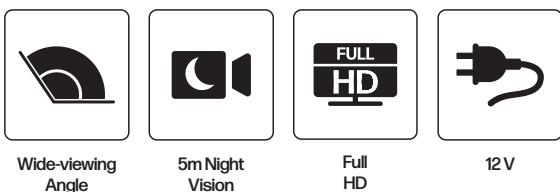

VT-DUAL SIDE CAMERA-AHD

VT-DUAL SIDE CAMERA-AHD

HD DUAL-LENS SIDE-VIEW CAMERA

VT-Dual Side Camera-AHD is an alternative to traditional wing mirrors that reduces blindspots and improves the view of the side of a commercial vehicle. This dual-lens solution provides a high and low angle view, so the driver has visibility of all adjacent road-users via in-cab monitors.

Key features:

- ✓ Resolution: HD 720p
- ✓ Angle of view (FOV): 150° - 90°
- ✓ Internal or External (IP Rating): IP69K
- ✓ IR Night Vision: Yes - 5 meters
- ✓ Power: 12v
- ✓ Dimensions: 10(L) x 78(W) x 45(H)mm