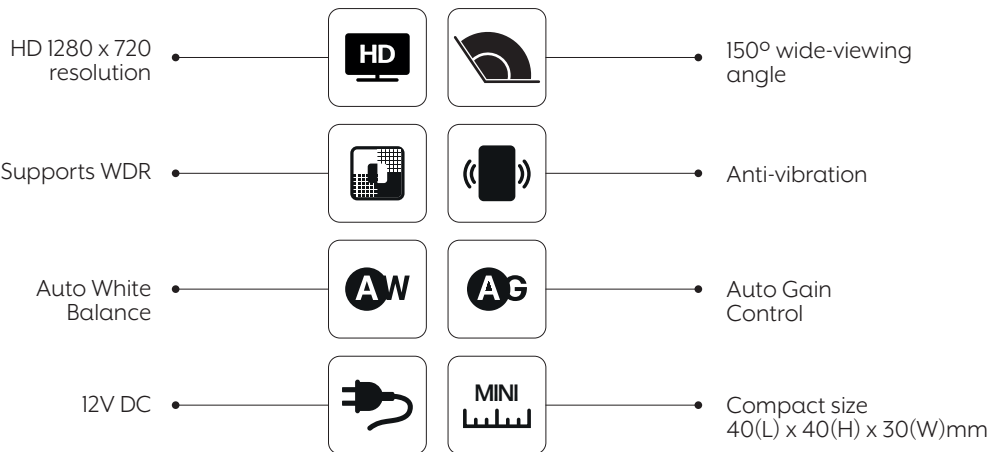

Key features:

t +44 (0) 1246 225 745
e info@visiontrack.com
w visiontrack.com
s support.visiontrack.com