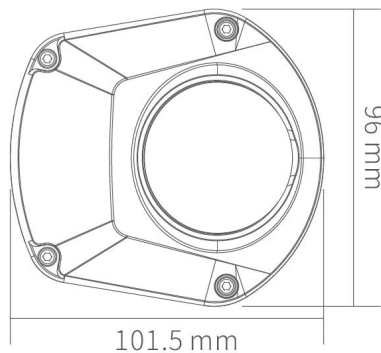

t +44 (0) 1246 225 745
e info@visiontrack.com
w visiontrack.com
s support.visiontrack.com

VisionTrack Copyright © 2021 - All Rights Reserved.
All manufacturers specifications are subject to change without notice. No liability will be accepted by VisionTrack for any errors or omissions in this information.