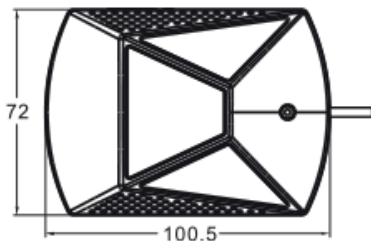

Dimensions (mm):

t +44 (0) 1246 225 745
e info@visiontrack.com
w visiontrack.com
s support.visiontrack.com