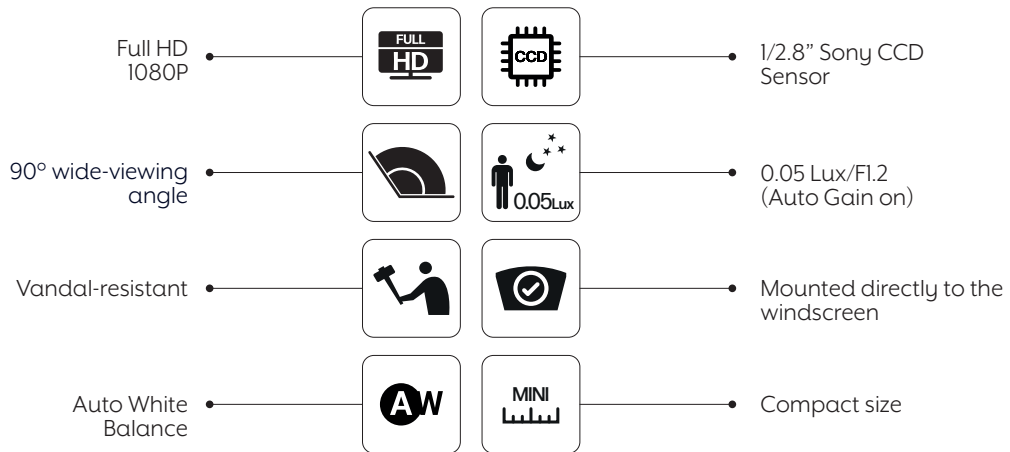

VT-C20-MINI

VT-C20-MINI

MINI FORWARD-FACING HD CAMERA

This mini forward-facing full HD 1080p ruggedised in-vehicle camera is mounted directly to the windscreen without obscuring the driver's view of the road.

Key features:

t +44 (0) 1246 225 745
e info@visiontrack.com
w visiontrack.com
s support.visiontrack.com

VT-C20-MINI

Specifications:

CMOS	1/2.8" SONY 2.13M pixels CMOS
Resolution	1920*1080
Minimum illumination	0.05 Lux/F1.2 (Auto Gain on)
Sync system	Inter-sync
Scanning system	Progressive scanning
S/N	≥50dB
Lens	3.6mm
Lens Angle	81°
Electronic shutter	Auto
White balance mode	Auto
Color to black	Internal synchronization control
Gamma Correction	0.55
Video output	AHD coaxial HD standard, 4-pin DIN JACK
Power	DC 12V±10%
Consumption(Max.)	100mA/DC 12V
Working temperature	-40°C ~ 70°C